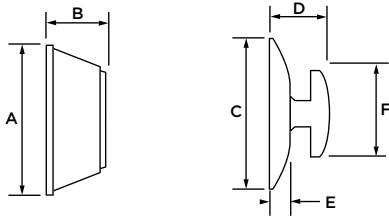

Downtown™ Deadbolt
in Venetian Bronze

#1 SELLING U.S. LOCK BRAND*

*Source: TraQline US quarterly brand unit share report, Q4 2006 through Q4 2017

Specifications

Door Prep	2 1/8" Diameter face hole & 1" Diameter latch hole
Backset	Adjustable 2 3/8" or 2 3/4"
Door Thickness	1 3/8" - 1 3/4" Doors standard. Thick door service part available for up to 2 1/4"
Cylinder	SmartKey Security™
Faceplates	1" x 2 1/4" Specify round corner, square corner or drive-in
Strikes	1" x 2 1/4" Square or round corner
Bolt	1" Throw

Door Handing	Reversible for right or left-handed doors
ANSI/BHMA	Grade 1 Certified
UL	20 minute fire rating available upon request
Rose	Specify round or square

Functions

258 Single Cylinder:

Deadbolt operated by key outside and thumb
turn inside.

Dimensions

Design	A	B	C	D	E	F
258 SQT	2-5/8"	1/2"	2-5/8"	1-3/8"	7/16"	1-8/13"
258 RDT	2-5/8"	1/2"	2-5/8"	1-7/16"	7/16"	1-11/17"

Uptown™ Deadbolt
in Satin Nickel

Downtown™ Deadbolt
in Satin Nickel

Finishes