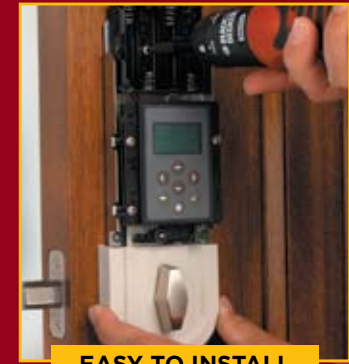

SMART SCAN

Personalized Access Control.

NEW Technology from Kwikset!

Biometric Fingerprint Scan Technology

Discover the Personalized Security and Convenience of SmartScan.

- Convenience of Keyless Entry
- User Friendly
- You Control Who has Access to Your Home

www.kwikset.com

Kwikset
The Beauty of Strength.

SMART  SCAN

Personalized Access Control.

**BIOMETRIC
SCANNING
DEADBOLT**

Simplify Your Life with SmartScan

Biometric Fingerprint Scan Technology

No need to duplicate keys for guests, housekeepers, baby-sitters or your children. All you need is a fingerprint. Administrator access allows users to be added or deleted from the lock's database on the inside of your door.

Take control of who has access to your home.

WHY SMARTSCAN?

■ BIOMETRIC KEYLESS ENTRY DEADBOLT

- Works with a swipe of your finger using sub dermal sensors
- Convenience of keyless entry

■ CONTROL WHO HAS ACCESS TO YOUR HOME WITH 3 LEVELS OF ACCESS

- Easy installation—No hard wiring
- Comes with a backup key
- Audio alarm low battery feature
- Programmable up to 50 users (*unique fingerprints*)

SmartScan Available Finishes:

15-Satin Nickel

11P-Venetian Bronze