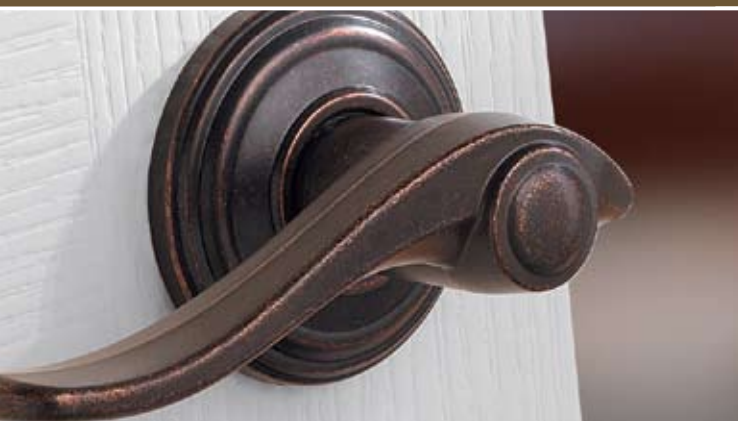

Rustic FINISHES

NEW

The saying “What’s old is new again” certainly has relevance in today’s design trends, and at Kwikset there is no exception. Kwikset is proud to introduce three new finishes with old world charm; **Rustic Pewter**, **Rustic Bronze** and **Iron Black**. Three welcome additions to our finish portfolio.

The introduction of these three rustic finishes provides a perfect solution to the growing demand for warm, dark finishes to enhance today’s home décor. These richly detailed finishes are handcrafted to provide an elegant combination of subtle color nuances and warm highlights. Each piece has its own individual character, the hallmark of true craftsmanship.